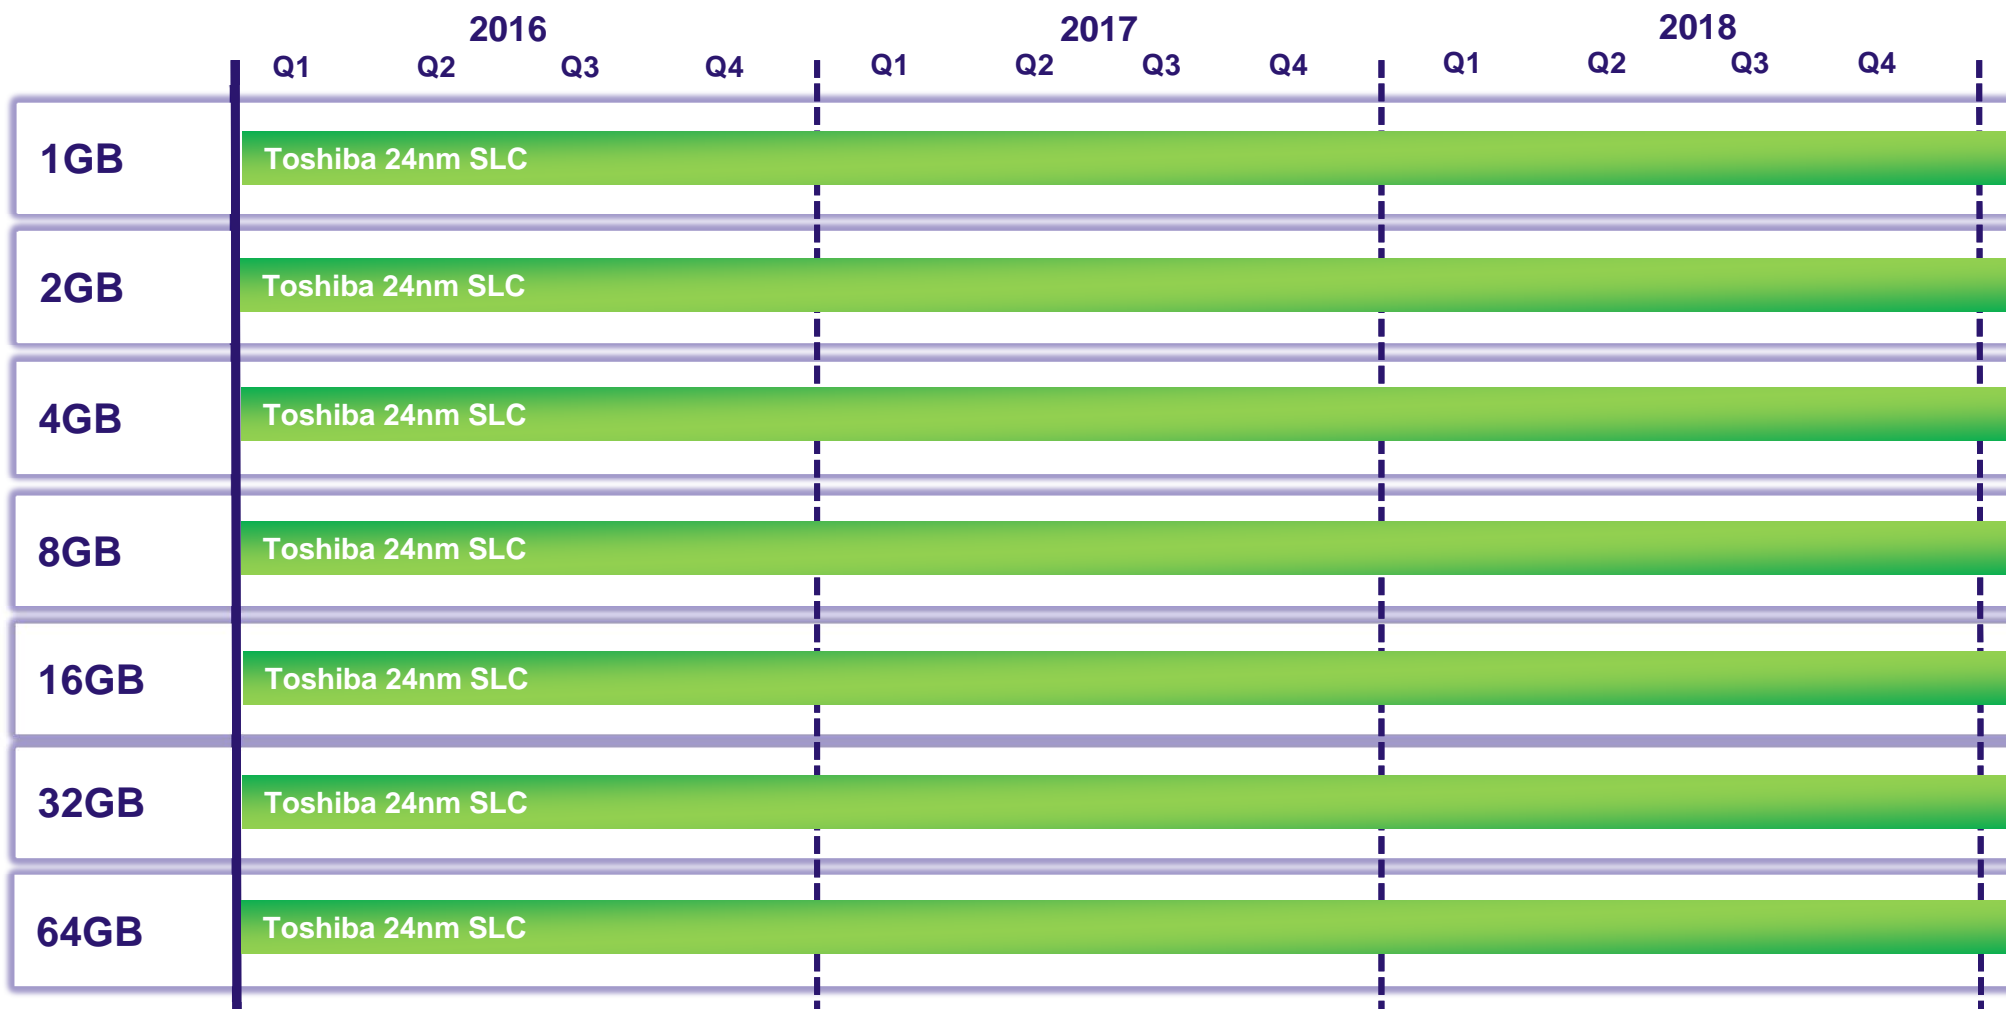

mSATA (SLC) Road Map

mSATA (MLC) Road Map