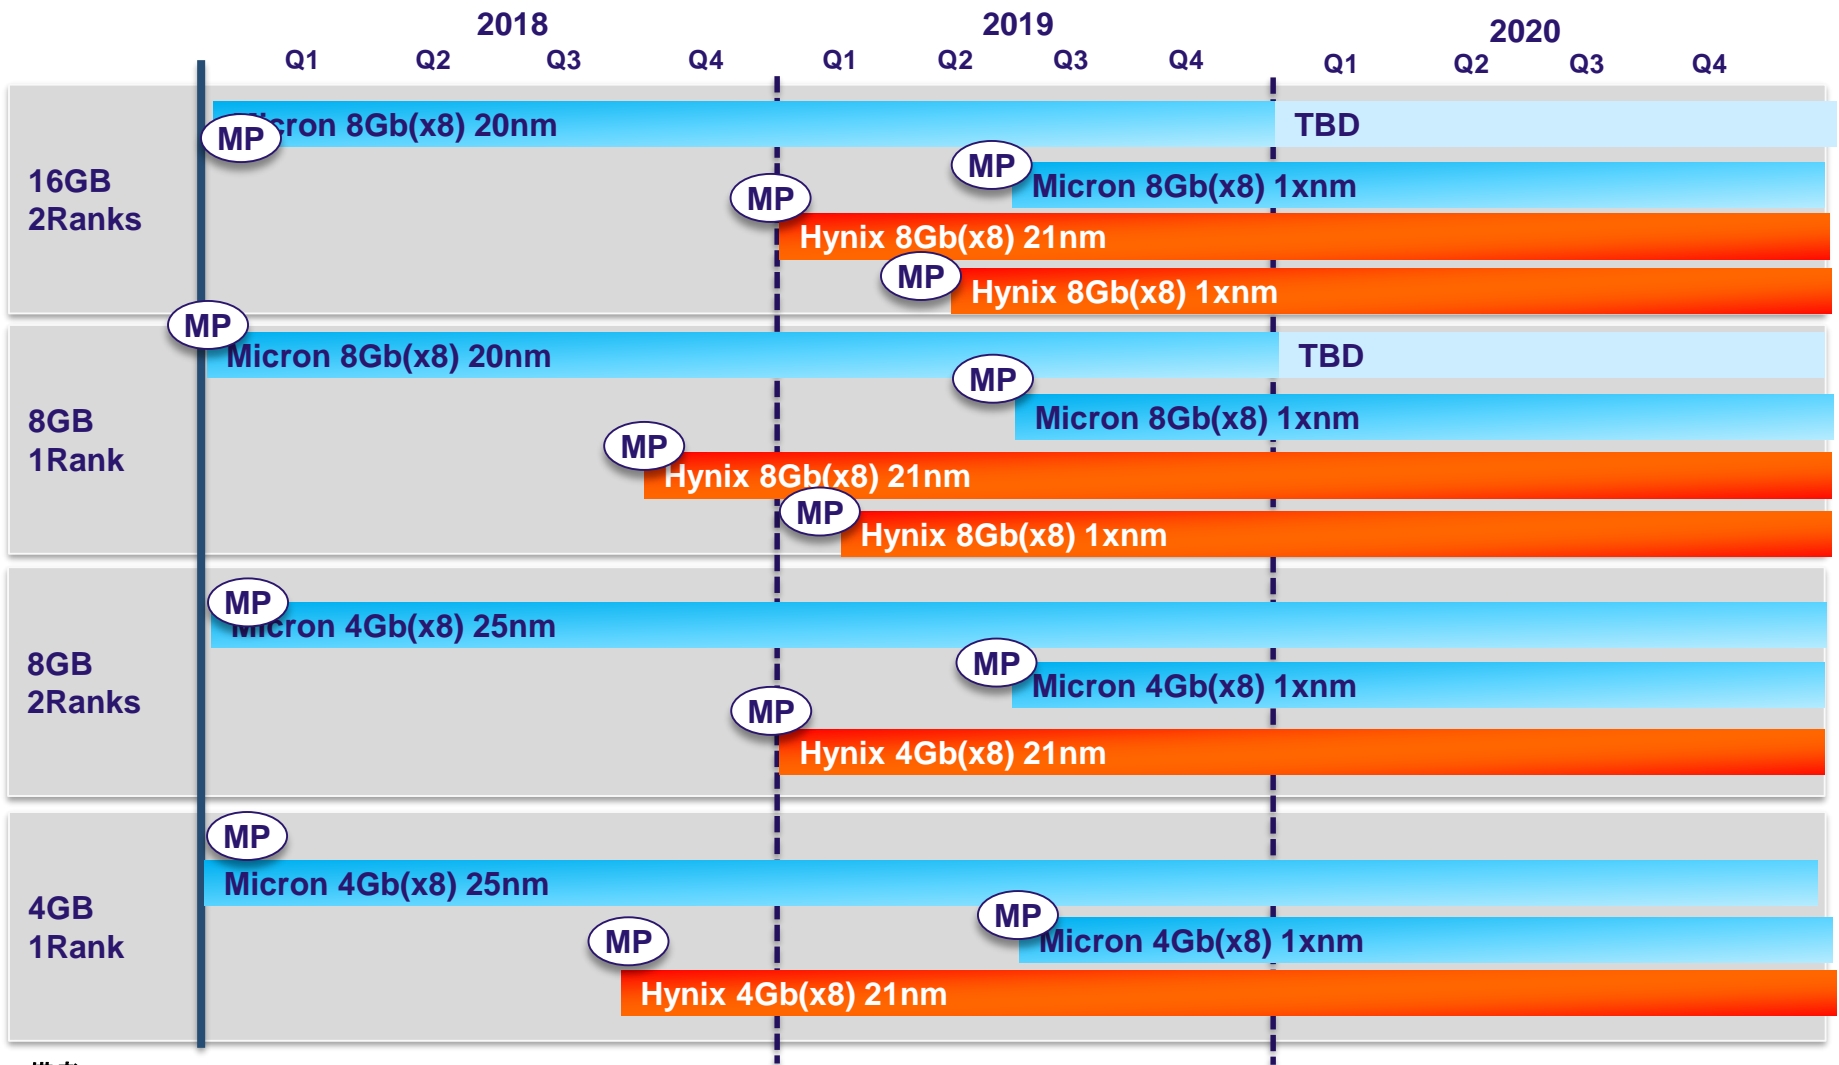

DDR4 UDIMM (non ECC) Road Map

備考

*DDR4-2133/2400/2666共通

DDR4 UDIMM (with ECC) Road Map

備考

*DDR4-2133/2400/2666共通

DDR4 SO-DIMM (non ECC/with ECC) Road Map

備考

*DDR4-2133/2400/2666共通