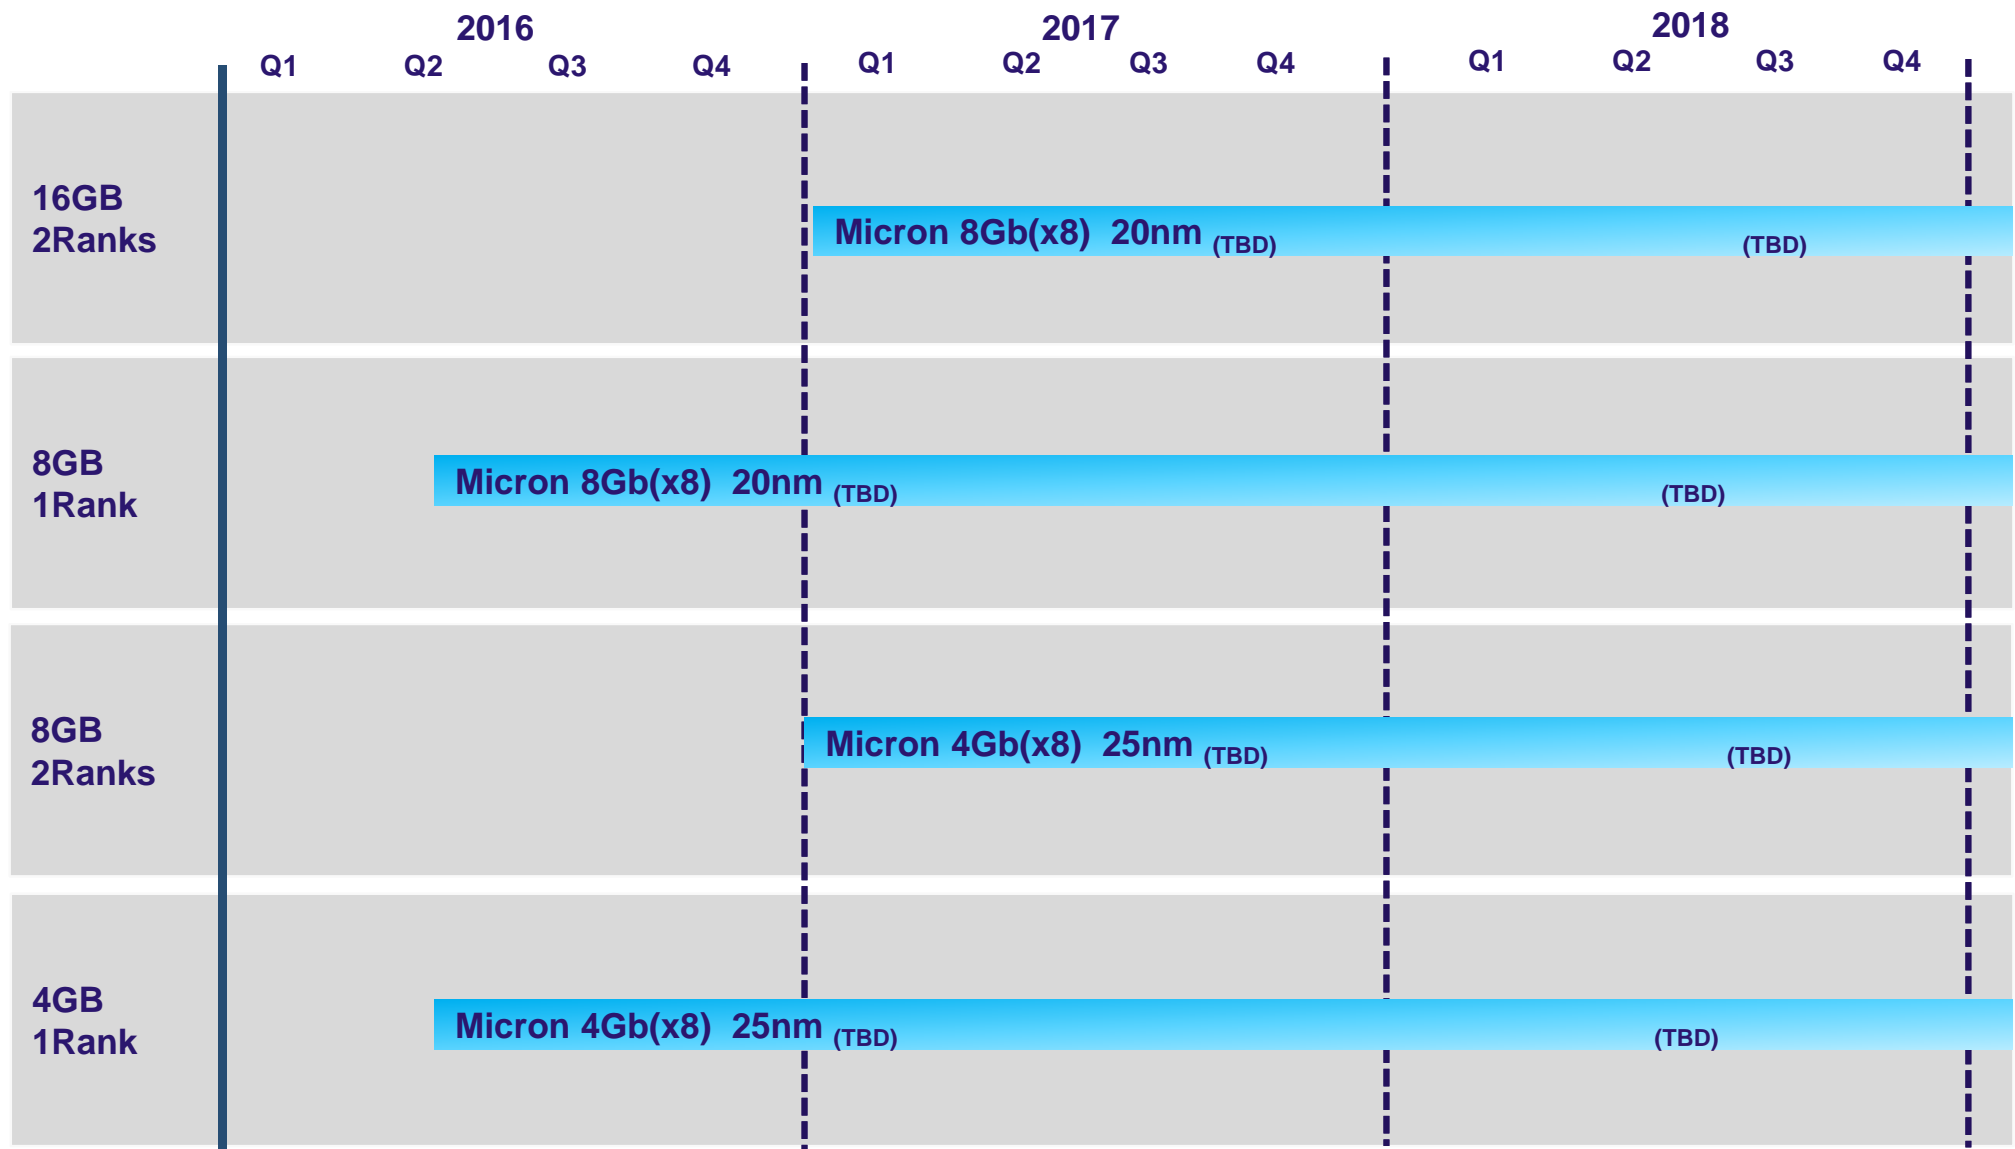

DDR4 SO-DIMM with ECC Road Map

備考
*DDR4-2133/2400共通