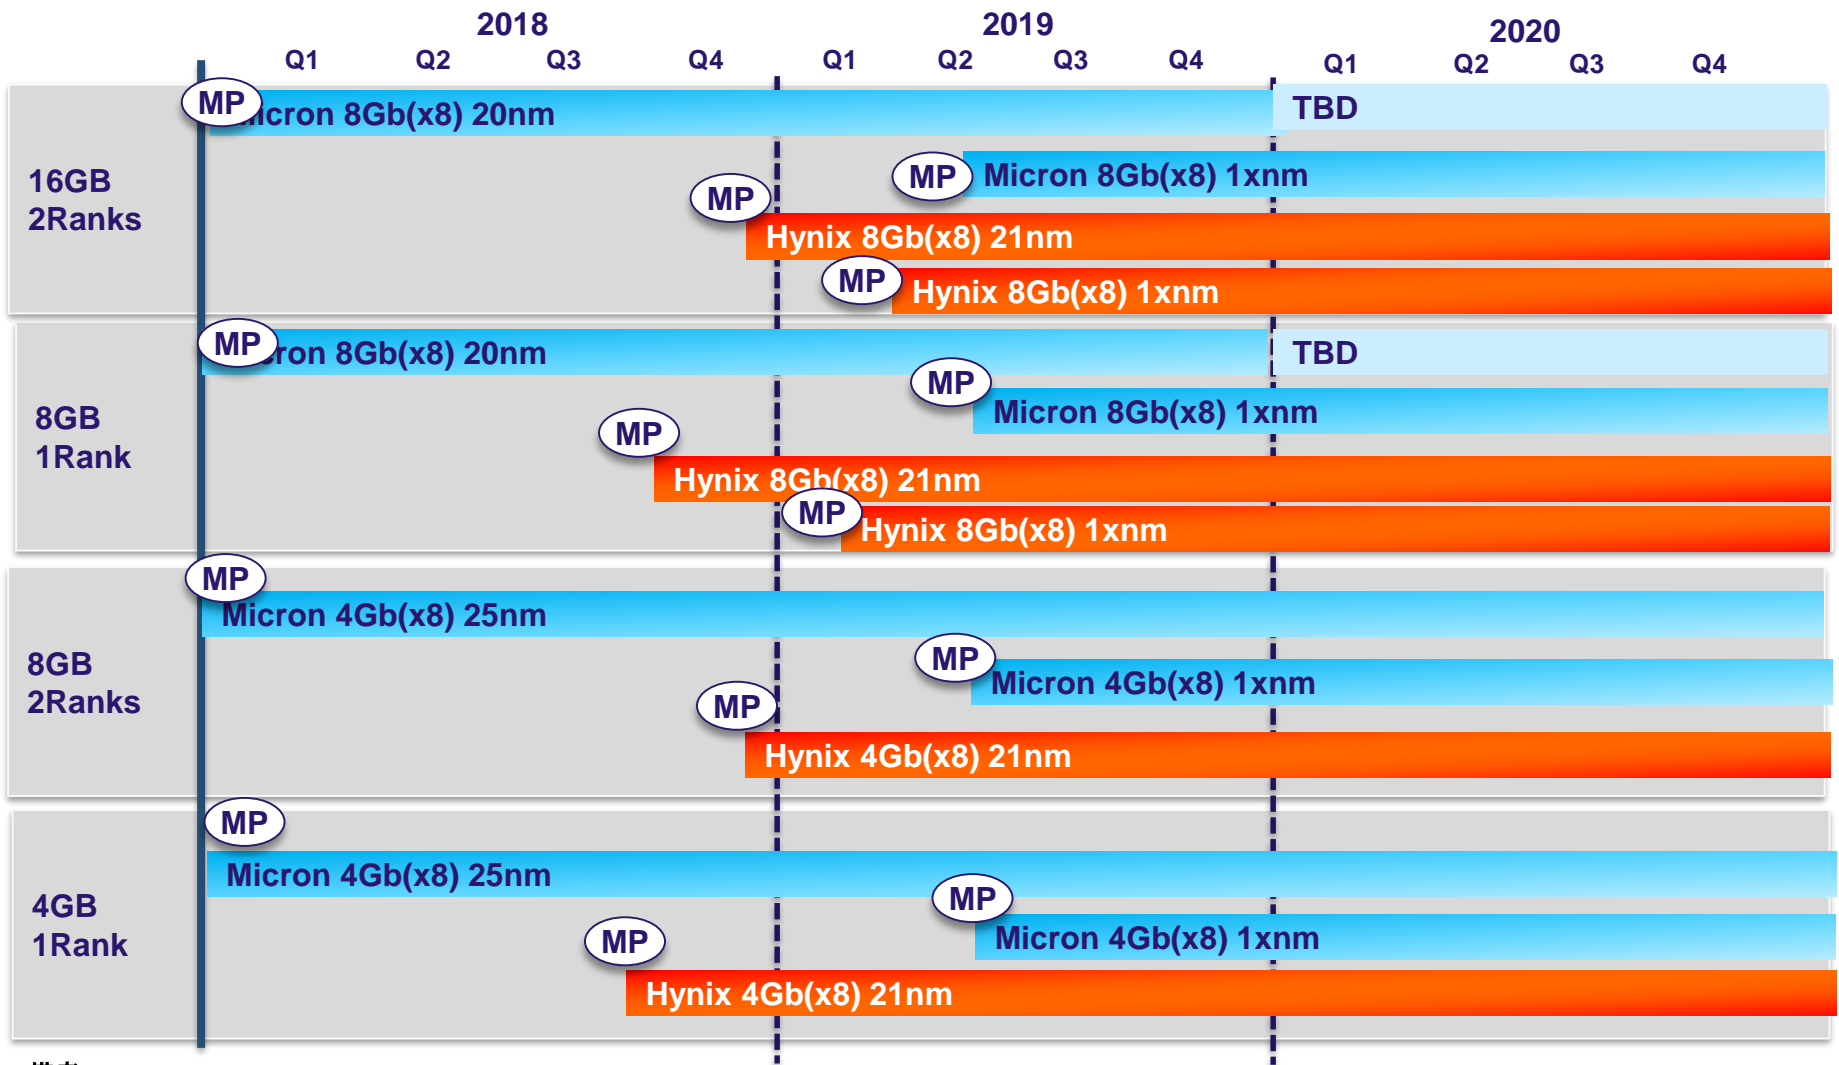

DDR4 UDIMM (non ECC) Road Map

備考

*DDR4-2133/2400/2666共通

DDR4 UDIMM (with ECC) Road Map

備考

*DDR4-2133/2400/2666共通

DDR4 SO-DIMM (non ECC/with ECC) Road Map

備考

*DDR4-2133/2400/2666共通