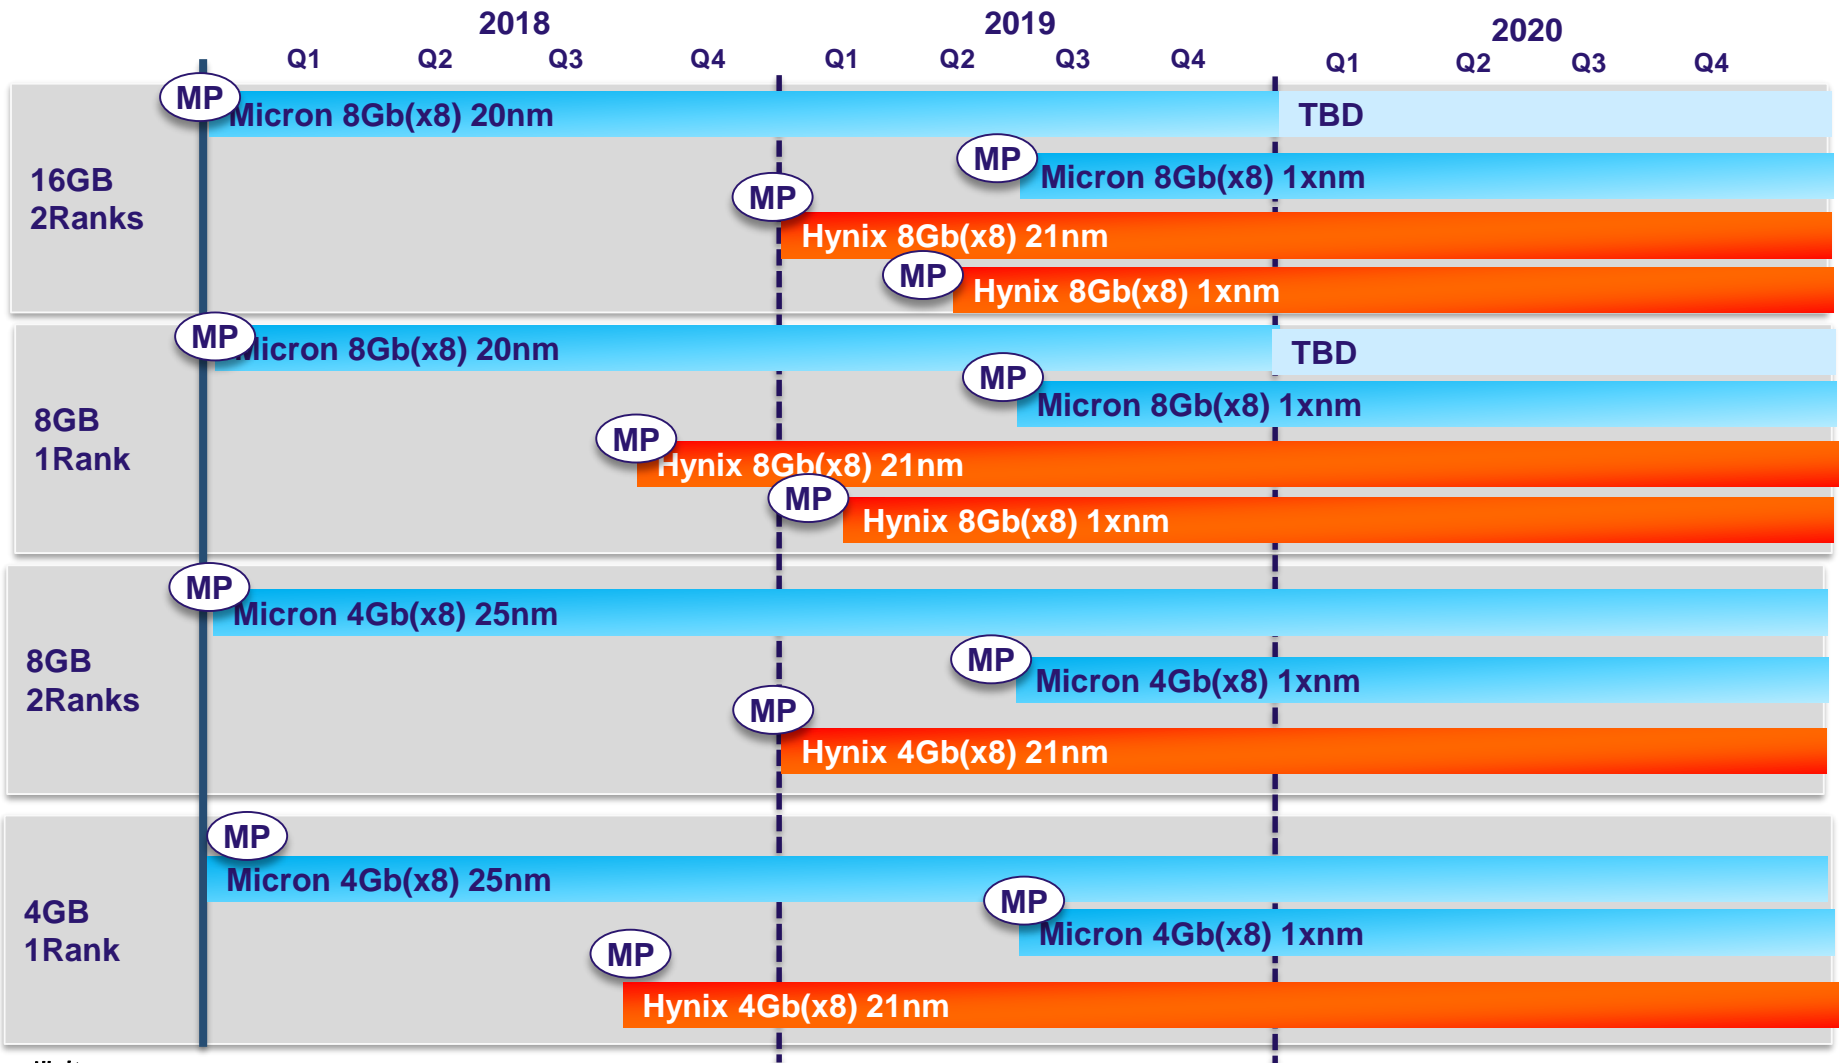

DDR4 UDIMM (non ECC) Road Map

備考

*DDR4-2133/2400/2666共通

DDR4 UDIMM (with ECC) Road Map

備考

*DDR4-2133/2400/2666共通

DDR4 SO-DIMM (non ECC/with ECC) Road Map

備考

*DDR4-2133/2400/2666共通